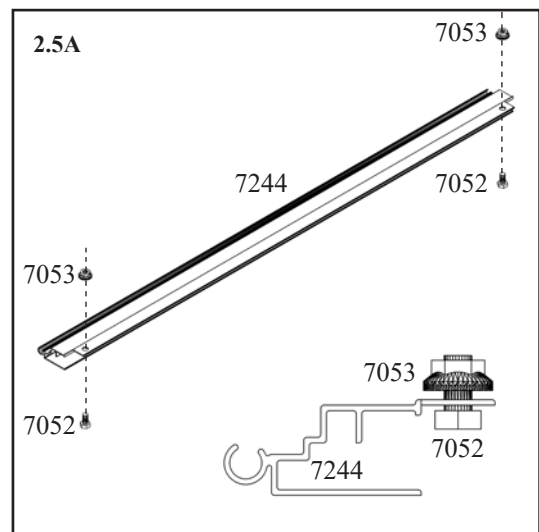

Mirror of
Important Tip
Important!
Look closely
Recycle
Outside