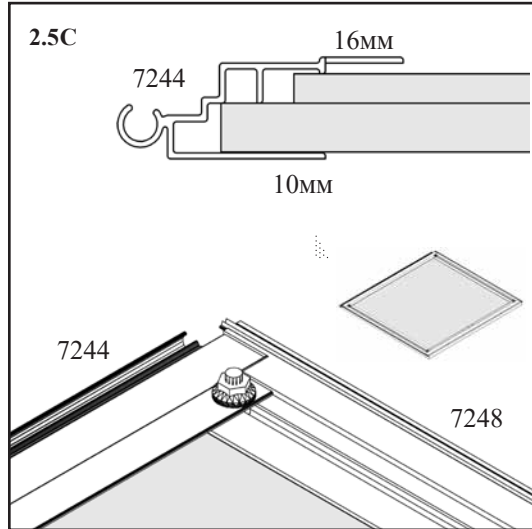

Important Tip

Important!

Exactly square