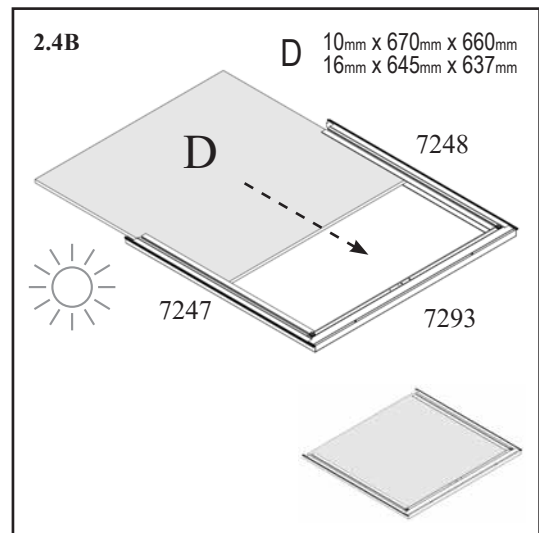

Mirror of
Important Tip
Important!
Look closely
Recycle
Outside