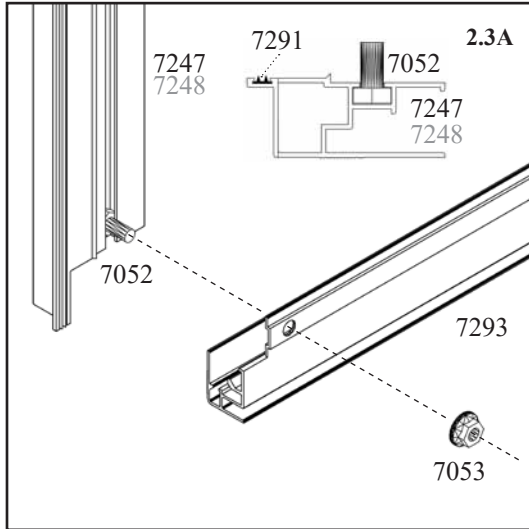

Mirror of
Important Tip
Important!
Look closely
Recycle
Outside