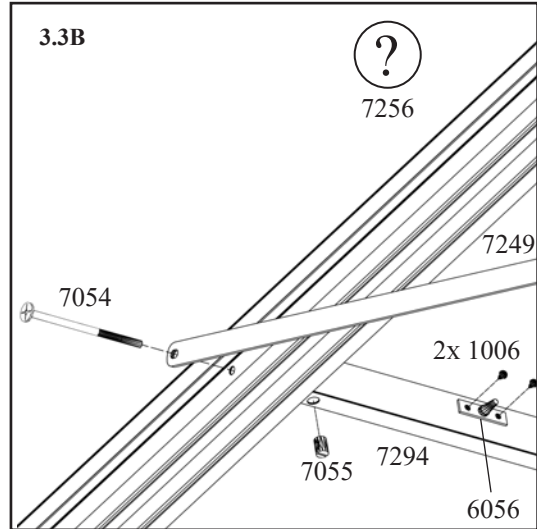

? Alternative options ! Important! ☀ Outside