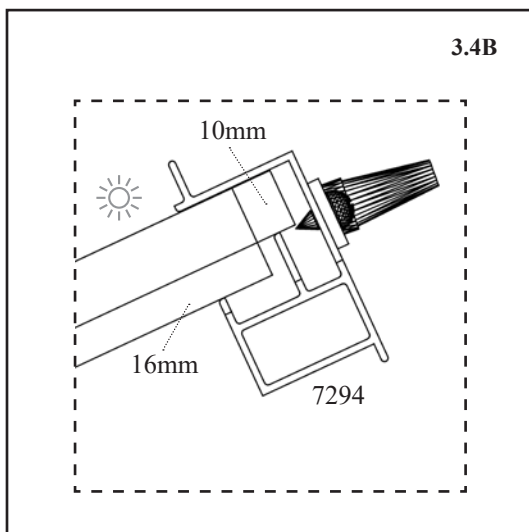

? Alternative options ! Important! ☀ Outside