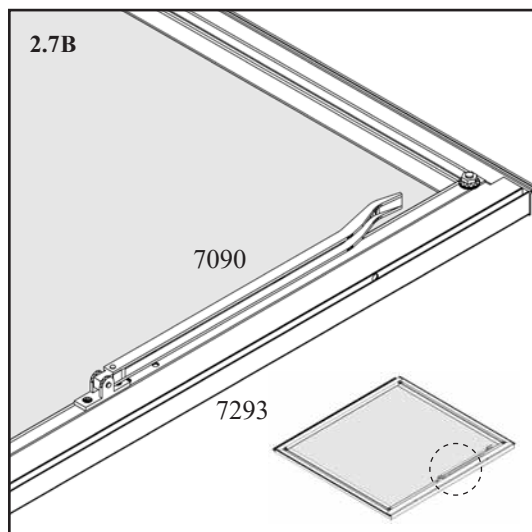

Important Tip

Important!

Exactly square