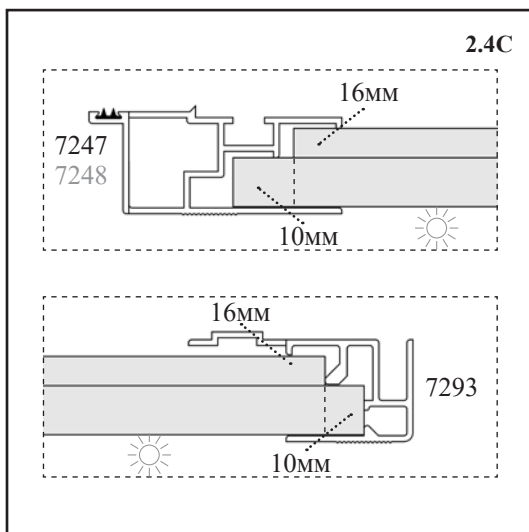

Mirror of
Important Tip
Important!
Look closely
Recycle
Outside