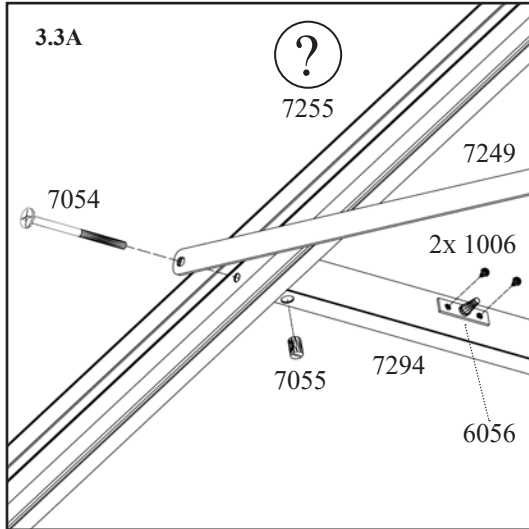

? Alternative options ! Important! ☀ Outside