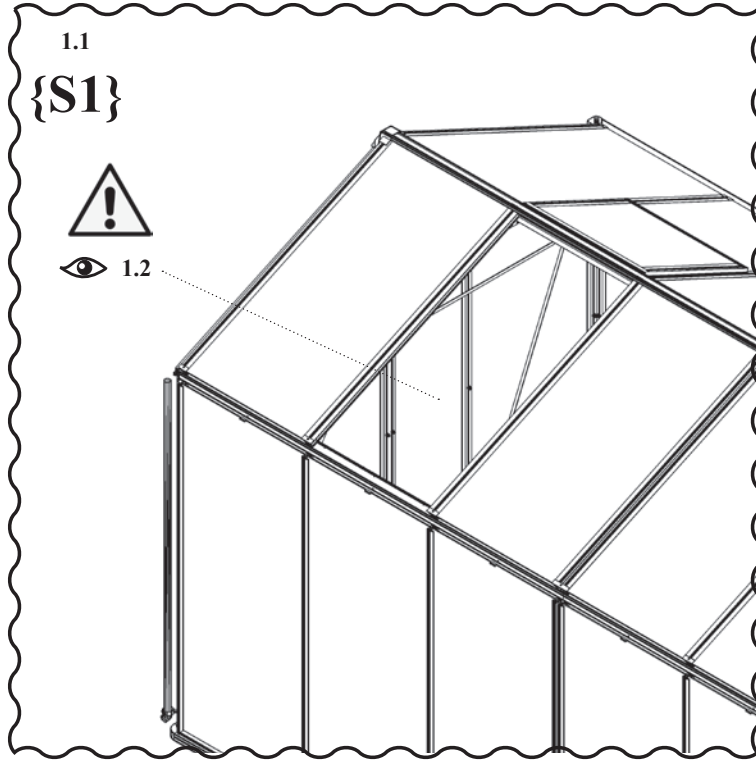

Important!

Look closely

Incorrect!

Alternative options

PREPARATION, VORBEREITUNG FORBEREDELSE.