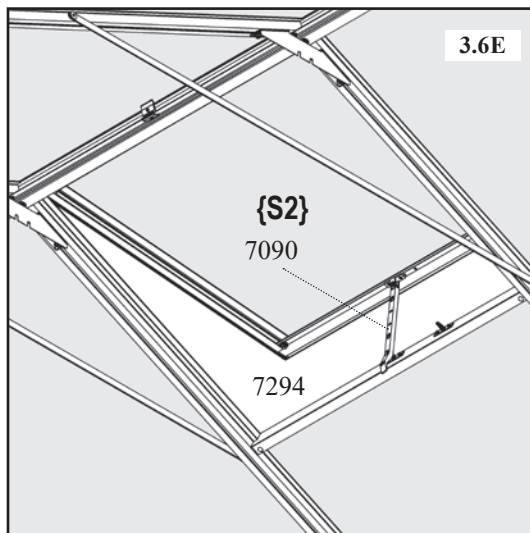

! Important! ⊘ High Wind ⊗ Incorrect!