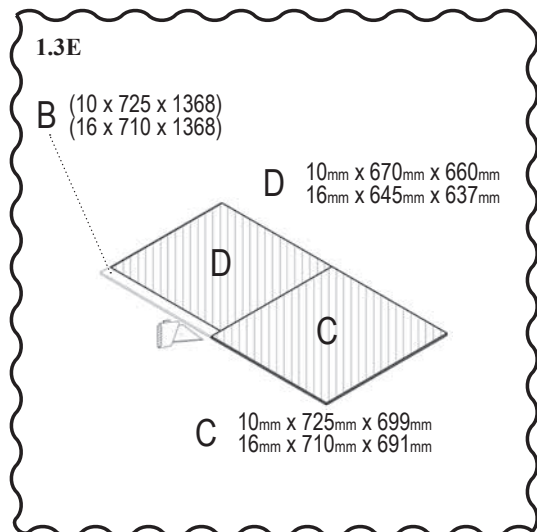

⚠️ Important!   ? Alternative options   ☀️ Outside