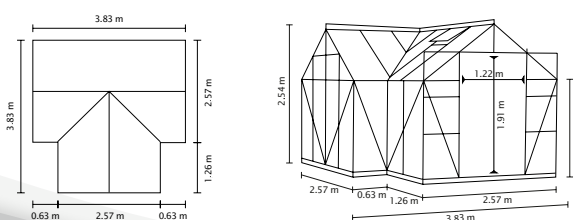

SIRIUS

FEATURES

- ✓ Unusual construction in the style of an orangery with three gable ends
- ✓ Spacious ball bearing double sliding door with exceptional height
- ✓ Can be provided with additional double sliding doors
- ✓ Toughened float glass, crystal clear (TG) for an unobstructed view and high solar gain
- ✓ Anodised or powder-coated aluminium profiles for lasting protection against corrosion
- ✓ Floor space: approx. 13 m²
- ✓ Incl. 4 roof windows, gutters, 3 rainwater downpipes, stop screw for wind protection of the sliding doors + steel foundation frame: H 6 cm

TECHNICAL DATA

House type:	Greenhouse
Classification:	Special model
Sizes:	1
Glazing:	TG approx. 3 mm
Fixing technique:	Glazing strips made of PC
Colours:	Anodised aluminium; powder coated green or black
Roof vents:	4
Outer dimensions:	W 3.83 x H 2.54 m
Eaves height:	1.60 m
Door dimensions:	W 1.22 x H 1.91 m