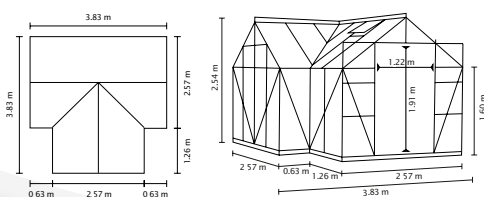

SIRONA

FEATURES

- ✓ Unusual construction in the style of an orangery with three gable ends
- ✓ Spacious ball bearing double sliding door with exceptional height
- ✓ Can be provided with additional double sliding doors
- ✓ Toughened float glass, crystal clear (TG) for an unobstructed view and high solar gain
- ✓ Anodised or powder-coated aluminium profiles for lasting protection against corrosion
- ✓ Floor space: approx. 13 m²
- ✓ Incl. 4 roof windows, gutters, 3 rainwater downpipes, stop screw for wind protection of the sliding doors + steel foundation frame: H 6 cm

TECHNICAL DATA

House type:	Greenhouse
Classification:	Special model
Sizes:	1
Glazing:	TG approx. 3 mm
Fixing technique:	Glazing strips made of PC
Colours:	Anodised aluminium; powder coated green or black
Roof vents:	4
Outer dimensions:	W 3.83 x H 2.54 m
Eaves height:	1.60 m
Door dimensions:	W 1.22 x H 1.91 m