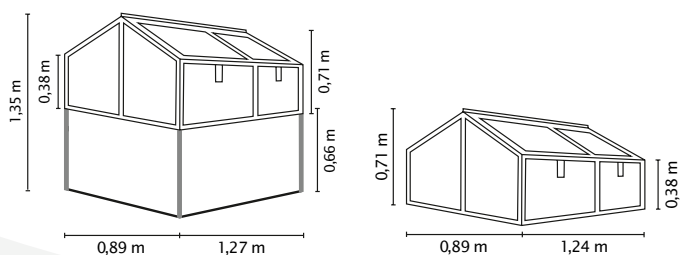

FEATURES

- ✓ Large, 71 cm high cold frame with stylish profiles made of anodised or powder-coated aluminium
- ✓ 66 cm high raised bed substructure made of high-quality Zinalume® turns the cold frame into a raised bed cold frame
- ✓ Overall height of the raised bed cold frame is approx. 134 cm
- ✓ Reliable protection against vermins, temperature drops as well as rain, hail and snow
- ✓ 4 raisable roof vents also laterally movable
- ✓ Glazing either with toughened glass (TG) or twin-wall polycarbonate glazing (PCG)

RAISED BED COLD FRAME

COLD FRAME

TECHNICAL DATA

COLD FRAME ZOLA

Product:	Cold frame
Color:	anodised aluminium; powder coated black
Glazing:	PCG approx. 4 mm or TG approx. 3 mm
Outside dimensions:	W 89 x D 124 x H 71 cm
Roof vents:	4

RAISED BED SUBSTRUCTURE

Product:	Raised bed for cold frame Zola
Material:	Side panels: Zinalume® Profiles: anodised or powder coated aluminium
Color:	Alu/Blanc; Black/Noir grey
Outside dimensions:	W 88 x D 127 x H 66 cm