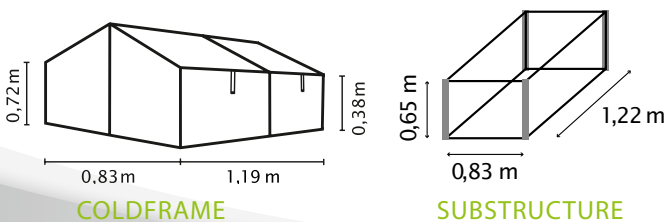

GAIA JUMBO

FEATURES

- ✓ Raised bed substructure made of high-quality Zinalume® turns the cold frame into a raised bed cold frame
- ✓ Reliable protection against pests, temperature drops as well as rain, hail and snow
- ✓ Overall height of the raised bed with cold frame is approx. 134 cm
- ✓ old frame with stylish profiles made of anodised or powder-coated aluminium
- ✓ Die Frühbeet-Profil sowie die Eckprofile des Unterbaus sind aus eloxiertem oder pulverbeschichtetem Aluminium
- ✓ 4 raisable roof vents also laterally movable
- ✓ Glazing either with toughened glass (TG) or twin-wall polycarbonate glazing (PCG)

TECHNICAL DATA

COLD FRAME BARRISON

Product:	Cold frame
Color:	anodised aluminium; powder coated black
Glazing:	Polycarbonate Glazing approx. 4 mm or Toughened Glas approx. 3 mm
Outside dimensions:	B 119 x T 83 x H 72 cm
Roof vents:	4

RAISED BED SUBSTRUCTURE

Product:	Raised bed for cold frame
Material:	Side panels: Zinalume® Profiles: anodised or powder coated aluminium
Color:	Alu/Blanc; Black/Noir grey
Outside dimensions:	W 88 x D 127 x H 66 cm