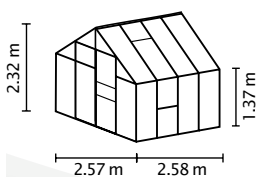

15 YEARS WARRANTY
ON ALUMINIUM FRAME

10 YEARS WARRANTY
ON TWIN-WALL PC AGAINST WEATHERING

MERIDIAN 1

AA GN BK | PCG 4 PCG 6 TG |

FEATURES

- ✓ Higher and wider than entry-level models
- ✓ Ventilation optimised thanks to side windows
- ✓ Smooth-running, ball-bearing sliding door – can be extended to a double sliding door
- ✓ Glazing with toughened float glass, crystal clear (TG) or twin-wall polycarbonate glazing (PCG) possible
- ✓ Anodised or powder-coated aluminium profiles for lasting protection against corrosion
- ✓ 4 sizes from approx. 6.7 to 11.5 m²
- ✓ Incl. roof vents, gutters, eyelet for padlock + side window

TECHNICAL DATA

House type:	Greenhouse
Classification:	Classic model
Sizes:	4
Glazing:	PCG approx. 4 or 6 mm; TG approx. 3 mm
Fixing technique:	Spring clips
Colours:	Anodised aluminium; powder coated green or black
Side windows	1
Roof vents:	2
Outer dimensions:	W 2.57 x H 2.32 m
Eaves height:	1.37 m
Door dimensions:	W 0.60 x H 1.75 m