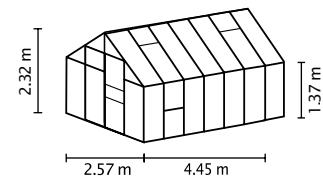

MERIDIAN 1 11500