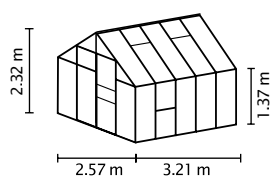

MERIDIAN 1 8300