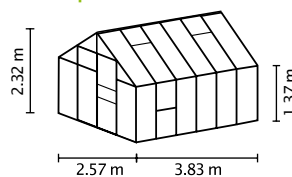

MERIDIAN 1 9900