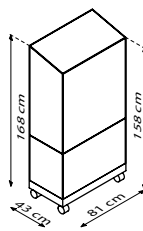

# POLIS

- ✓ Greenhouse for the balcony
- ✓ Split sliding doors for separate operation of both compartments
- ✓ The practical shelf extends the usable area
- ✓ Roof vent that can be opened
- ✓ Two separately operated compartments
- ✓ Safety glass, crystal clear (TG) with polished edges and round grinded handles
- ✓ Incl. shelf and base; optionally available with base frame (H 12.5 cm) or rolling foundation

<b>House type:</b>	Balcony greenhouse
<b>Classification:</b>	Special model
<b>Sizes:</b>	1
<b>Glazing:</b>	TG approx. 3 mm, PCG approx. 4 mm
<b>Fixing technique:</b>	Slide-in technology (free of clips and holding rails)
<b>Colours:</b>	Anodised aluminium; powder coated black
<b>Roof vents:</b>	1
<b>Outer dimensions:</b>	W 81 x H 166 cm (base frame) W 81 x H 168 cm (rolling foundation)
<b>Eaves height:</b>	H 156 cm (floor frame) H 158 cm (rolling foundation)
<b>Door opening:</b>	W 35 x H 95 (top) W 35 x H 36 m (bottom)