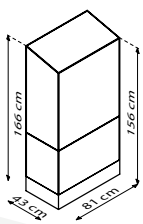

# POLIS

- ✓ Greenhouse for the balcony
- ✓ Split sliding doors for separate operation of both compartments
- ✓ The practical shelf extends the usable area
- ✓ Roof vent that can be opened
- ✓ Two separately operated compartments
- ✓ Safety glass, crystal clear (TG) with polished edges and round grinded handles
- ✓ Incl. shelf and base; optionally available with base frame (H 12.5 cm) or rolling foundation

<b>House type:</b>	Balcony greenhouse
<b>Classification:</b>	Special model
<b>Sizes:</b>	1
<b>Glazing:</b>	TG approx. 3 mm, PCG approx. 4 mm
<b>Fixing technique:</b>	Slide-in technology (free of clips and holding rails)
<b>Colours:</b>	Anodised aluminium; powder coated black
<b>Roof vents:</b>	1
<b>Outer dimensions:</b>	W 81 x H 166 cm (base frame) W 81 x H 168 cm (rolling foundation)
<b>Eaves height:</b>	H 156 cm (floor frame) H 158 cm (rolling foundation)
<b>Door opening:</b>	W 35 x H 95 (top) W 35 x H 36 m (bottom)