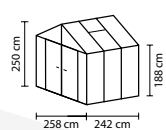

ZEUS COMFORT

FEATURES

- ✓ Premium greenhouse with sturdy double frame profiles and numerous extras
- ✓ Excellent stability due to a special box profile for easy attachment to the strip foundation
- ✓ Spacious, lockable double wing door with high quality stainless steel cylinder lock
- ✓ Combination glazing: large panes of safety glass, crystal clear (TG) in the sides for a clear view and PCG in the roof
- ✓ Unique slide-in technology in the roof and double frame profiles with screwed aluminium strips in the sides
- ✓ Anodised or powder-coated aluminium profiles for lasting protection against corrosion
- ✓ 6 sizes from approx. 6.2 to 15.7 m²
- ✓ Incl. roof vents, gutters + floor-to-ceiling rainwater downpipes

TECHNICAL DATA

House type:	Greenhouse
Classification:	Classic model
Sizes:	5
Glazing:	PCG approx. 10 or 16 mm; mixed glazing TG approx. 3 mm + PCG approx. 10 mm in roof
Fixing technique:	Double frame profiles with screwed Aluminium strips
Colours:	Anodised aluminium; powder coated black
Roof vents:	2-3
Outer dimensions:	W 2.58 x H 2.50 m
Eaves height:	1.88 m
Door dimensions:	W 1.43 x H 1.74 m