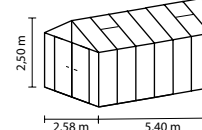

TECHNICAL DATA

House type:	Greenhouse
Classification:	Classic model
Sizes:	5
Glazing:	PCG approx. 10 or 16 mm; mixed glazing TG approx. 3 mm + PCG approx. 10 mm in roof
Fixing technique:	Double frame profiles with screwed Aluminium strips
Colours:	Anodised aluminium; powder coated black
Roof vents:	2-3
Outer dimensions:	W 2.58 x H 2.50 m
Eaves height:	1.88 m
Door dimensions:	W 1.43 x H 1.74 m

ZEUSCOMFORT 6200

ZEUSCOMFORT 8100

ZEUS COMFORT 10000

ZEUS COMFORT 11900

ZEUS COMFORT 13800

ZEUS COMFORT 15700