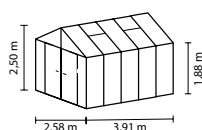

ZEUS COMFORT 10000