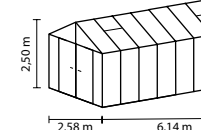

TECHNICAL DATA

House type:	Greenhouse
Classification:	Classic model
Sizes:	5
Glazing:	PCG approx. 10 or 16 mm; mixed glazing TG approx. 3 mm + PCG approx. 10 mm in roof
Fixing technique:	Double frame profiles with screwed Aluminium strips
Colours:	Anodised aluminium; powder coated black
Roof vents:	2-3
Outer dimensions:	W 2.58 x H 2.50 m
Eaves height:	1.88 m
Door dimensions:	W 1.43 x H 1.74 m

ZEUSCOMFORT 6200

ZEUSCOMFORT 8100

ZEUS COMFORT 10000

ZEUS COMFORT 11900

ZEUS COMFORT 13800

ZEUS COMFORT 15700