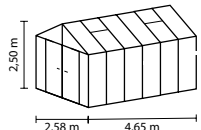

ZEUS COMFORT 11900