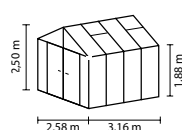

ZEUSCOMFORT 8100