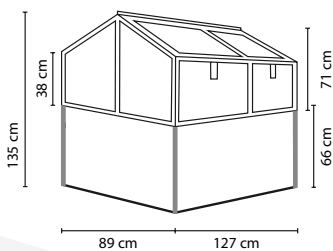

RAISED BED SUBSTRUCTURE

Product:	Raised bed for cold frame Gamma
Material:	Side panels: Zinalume® Profiles: anodised or powder coated aluminium
Color:	Alu/Blanc; Black/Noir grey
Dimensions:	W 88 x D 127 x H 66 cm

RAISED BED COLD FRAME