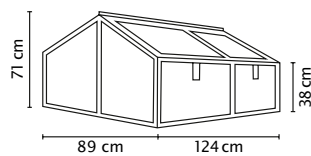

COLD FRAME

RAISED BED SUBSTRUCTURE

Product:	Raised bed for cold frame Gamma
Material:	Side panels: Zinalume® Profiles: anodised or powder coated aluminium
Color:	Alu/Blanc; Black/Noir grey
Dimensions:	W 88 x D 127 x H 66 cm