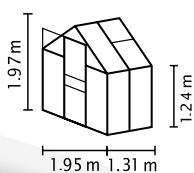

FEATURES

- ✓ Perfect entry level model
- ✓ Lightweight design
- ✓ Glazing with toughened float glass, crystal clear (TG) or twin-wall polycarbonate glazing (PCG) possible
- ✓ Anodised or powder-coated aluminium profiles for lasting protection against corrosion
- ✓ 4 sizes from approx. 2.5 up to 6.2 m²
- ✓ Incl. roof vents, gutters, eyelet for padlock

TECHNICAL DATA

House type:	Greenhouse
Classification:	Classic model
Sizes:	4
Glazing:	PCG approx. 4 or 6 mm; TG approx. 3 mm
Fixing technique	Spring clips
Colours:	Anodised aluminium; powder coated green or grey
Roof vents:	1-2
Outer dimensions:	W 1.95 x H 1.97 m
Eaves height:	1.24 m
Door dimensions:	W 0.61 x H 1.61 m