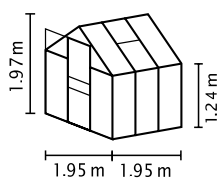

FEATURES

- ✓ Perfect entry level model
- ✓ Lightweight design
- ✓ Glazing with toughened float glass, crystal clear (TG) or twin-wall polycarbonate glazing (PCG) possible
- ✓ Anodised or powder-coated aluminium profiles for lasting protection against corrosion
- ✓ 4 sizes from approx. 2.5 up to 6.2 m²
- ✓ Incl. roof vents, gutters, eyelet for padlock

TECHNICAL DATA

House type:	Greenhouse
Classification:	Classic model
Sizes:	4
Glazing:	PCG approx. 4 or 6 mm; TG approx. 3 mm
Fixing technique	Spring clips
Colours:	Anodised aluminium; powder coated green or grey
Roof vents:	1-2
Outer dimensions:	W 1.95 x H 1.97 m
Eaves height:	1.24 m
Door dimensions:	W 0.61 x H 1.61 m

VENUS 3800