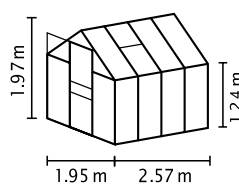

FEATURES

- ✓ Perfect entry level model
- ✓ Lightweight design
- ✓ Glazing with toughened float glass, crystal clear (TG) or twin-wall polycarbonate glazing (PCG) possible
- ✓ Anodised or powder-coated aluminium profiles for lasting protection against corrosion
- ✓ 4 sizes from approx. 2.5 up to 6.2 m²
- ✓ Incl. roof vents, gutters, eyelet for padlock

TECHNICAL DATA

House type:	Greenhouse
Classification:	Classic model
Sizes:	4
Glazing:	PCG approx. 4 or 6 mm; TG approx. 3 mm
Fixing technique	Spring clips
Colours:	Anodised aluminium; powder coated green or grey
Roof vents:	1-2
Outer dimensions:	W 1.95 x H 1.97 m
Eaves height:	1.24 m
Door dimensions:	W 0.61 x H 1.61 m

VENUS 5000