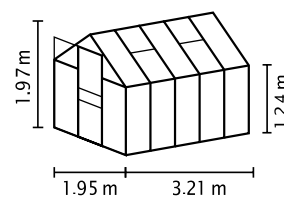

FEATURES

- ✓ Perfect entry level model
- ✓ Lightweight design
- ✓ Glazing with toughened float glass, crystal clear (TG) or twin-wall polycarbonate glazing (PCG) possible
- ✓ Anodised or powder-coated aluminium profiles for lasting protection against corrosion
- ✓ 4 sizes from approx. 2.5 up to 6.2 m²
- ✓ Incl. roof vents, gutters, eyelet for padlock

TECHNICAL DATA

House type:	Greenhouse
Classification:	Classic model
Sizes:	4
Glazing:	PCG approx. 4 or 6 mm; TG approx. 3 mm
Fixing technique	Spring clips
Colours:	Anodised aluminium; powder coated green or grey
Roof vents:	1-2
Outer dimensions:	W 1.95 x H 1.97 m
Eaves height:	1.24 m
Door dimensions:	W 0.61 x H 1.61 m

VENUS 6200