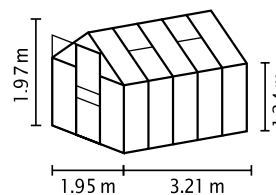

COMET

AA GN BK | PCG 4 |

FEATURES

- ✓ Perfect entry-level model
- ✓ Optional accessories: "Comfort Set SRING CLIP-FREE" with transparent PC strips for fully clip-free glazing
- ✓ Glazed with twin-wall polycarbonate for soft light and better insulating properties
- ✓ Anodised or powder-coated aluminium profiles for long-term protection against corrosion
- ✓ 4 sizes from approx. 2.5 up to 6.2 m²
- ✓ Incl. roof vents, gutters + eyelet for padlock

TECHNICAL DATA

House type:	Greenhouse
Classification:	Classic style
Sizes:	4
Glazing:	PCG approx. 4 mm
Fixing technique:	Insertion technology (intermediate profiles) and spring clips (corner posts and door)
Colours:	Anodised aluminium; powder coated green or black
Roof vents:	1-2
Outer dimensions:	W 1.95 x H 1.97 m
Eaves height:	1.24 m
Door dimensions:	W 0.61 x H 1.61 m

COMET 6200