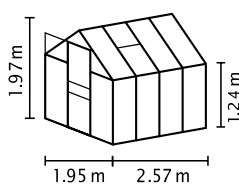

COMET

AA GN BK | PCG 4 |

FEATURES

- ✓ Perfect entry-level model
- ✓ Optional accessories: "Comfort Set SRING CLIP-FREE" with transparent PC strips for fully clip-free glazing
- ✓ Glazed with twin-wall polycarbonate for soft light and better insulating properties
- ✓ Anodised or powder-coated aluminium profiles for long-term protection against corrosion
- ✓ 4 sizes from approx. 2.5 up to 6.2 m²
- ✓ Incl. roof vents, gutters + eyelet for padlock

TECHNICAL DATA

House type:	Greenhouse
Classification:	Classic style
Sizes:	4
Glazing:	PCG approx. 4 mm
Fixing technique:	Insertion technology (intermediate profiles) and spring clips (corner posts and door)
Colours:	Anodised aluminium; powder coated green or black
Roof vents:	1-2
Outer dimensions:	W 1.95 x H 1.97 m
Eaves height:	1.24 m
Door dimensions:	W 0.61 x H 1.61 m

COMET 5000