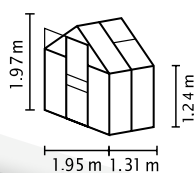

COMET

AA GN BK | PCG 4 |

FEATURES

- ✓ Perfect entry-level model
- ✓ Optional accessories: "Comfort Set SRING CLIP-FREE" with transparent PC strips for fully clip-free glazing
- ✓ Glazed with twin-wall polycarbonate for soft light and better insulating properties
- ✓ Anodised or powder-coated aluminium profiles for long-term protection against corrosion
- ✓ 4 sizes from approx. 2.5 up to 6.2 m²
- ✓ Incl. roof vents, gutters + eyelet for padlock

TECHNICAL DATA

House type:	Greenhouse
Classification:	Classic style
Sizes:	4
Glazing:	PCG approx. 4 mm
Fixing technique:	Insertion technology (intermediate profiles) and spring clips (corner posts and door)
Colours:	Anodised aluminium; powder coated green or black
Roof vents:	1-2
Outer dimensions:	W 1.95 x H 1.97 m
Eaves height:	1.24 m
Door dimensions:	W 0.61 x H 1.61 m