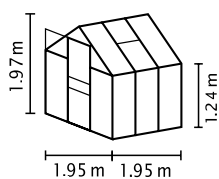

COMET

AA GN BK | PCG 4 |

FEATURES

- ✓ Perfect entry-level model
- ✓ Optional accessories: "Comfort Set SRING CLIP-FREE" with transparent PC strips for fully clip-free glazing
- ✓ Glazed with twin-wall polycarbonate for soft light and better insulating properties
- ✓ Anodised or powder-coated aluminium profiles for long-term protection against corrosion
- ✓ 4 sizes from approx. 2.5 up to 6.2 m²
- ✓ Incl. roof vents, gutters + eyelet for padlock

TECHNICAL DATA

House type:	Greenhouse
Classification:	Classic style
Sizes:	4
Glazing:	PCG approx. 4 mm
Fixing technique:	Insertion technology (intermediate profiles) and spring clips (corner posts and door)
Colours:	Anodised aluminium; powder coated green or black
Roof vents:	1-2
Outer dimensions:	W 1.95 x H 1.97 m
Eaves height:	1.24 m
Door dimensions:	W 0.61 x H 1.61 m

COMET 3800