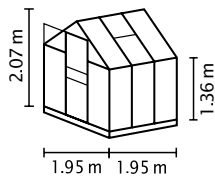

PLANET 3800