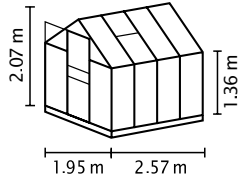

PLANET 5000