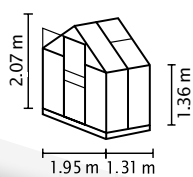

15 YEARS WARRANTY
ON ALUMINIUM FRAME

10 YEARS WARRANTY
ON TWIN-WALL PC AGAINST WEATHERING

AA GN BK | PCG 6 TG | 

FEATURES

- ✓ Perfect entry-level model
- ✓ Easy assembly
- ✓ Glazing either with toughened glass (TG) or twin-wall polycarbonate glazing (PCG)
- ✓ Anodised or powder-coated aluminium profiles for long-term protection against corrosion
- ✓ 4 sizes from approx. 2.5 up to 6.2 m²
- ✓ Incl. roof vent, gutters + eyelet for padlock + steel foundation frame H: 12.5 cm

TECHNICAL DATA

House type:	Greenhouse
Classification:	Classic style
Sizes:	4
Glazing:	PCG approx. 6 mm; TG approx. 3 mm
Fixing technique:	Spring clips
Colours:	Anodised aluminium; powder coated green or black
Roof vents:	1-2
Outer dimensions:	W 1.95 x H 2.10 m
Eaves height:	1.37 m
Door dimensions:	W 0.61 x H 1.61 m