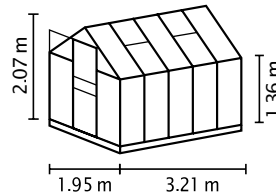

PLANET 6200