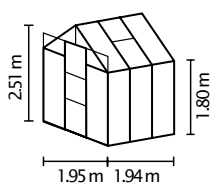

FLORA

FEATURES

- ✓ Tall lean-to with small footprint and classic roof
- ✓ Glazing with twin-wall polycarbonate glazing for soft light and better insulation properties
- ✓ Needs to be fixed to a house wall or masonry
- ✓ Anodised aluminium profiles provide lasting protection against corrosion
- ✓ 2 sizes from approx. 2.5 and 3.8 m²
- ✓ Incl. roof vents, gutters, eyelet for padlock

TECHNICAL DATA

House type:	Lean-to greenhouse
Classification:	Classic model
Sizes:	2
Glazing:	PCG approx. 4 mm
Fixing technique:	Spring clips
Colours:	Anodised aluminium
Roof vents:	1
Outer dimensions:	W 1.95 m x H 2.51 m
Eaves height:	1.80 m
Door dimensions:	W 0.61 x H 2.00 m

FLORA 3800