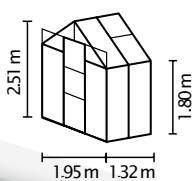

FLORA

FEATURES

- ✓ Tall lean-to with small footprint and classic roof
- ✓ Glazing with twin-wall polycarbonate glazing for soft light and better insulation properties
- ✓ Needs to be fixed to a house wall or masonry
- ✓ Anodised aluminium profiles provide lasting protection against corrosion
- ✓ 2 sizes from approx. 2.5 and 3.8 m²
- ✓ Incl. roof vents, gutters, eyelet for padlock

TECHNICAL DATA

House type:	Lean-to greenhouse
Classification:	Classic model
Sizes:	2
Glazing:	PCG approx. 4 mm
Fixing technique:	Spring clips
Colours:	Anodised aluminium
Roof vents:	1
Outer dimensions:	W 1.95 m x H 2.51 m
Eaves height:	1.80 m
Door dimensions:	W 0.61 x H 2.00 m