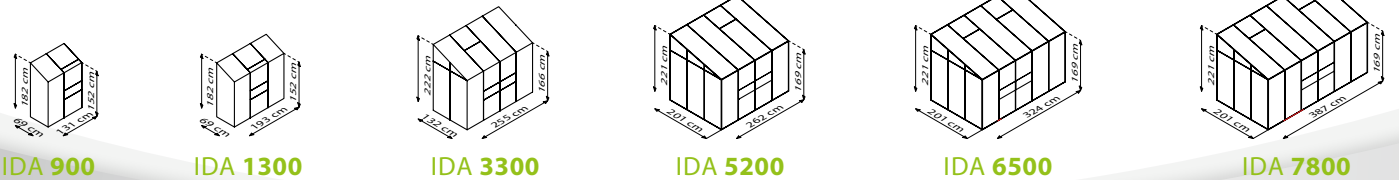

- ✓ Lean-to greenhouse with a large selection of different sizes
- ✓ Also suitable for small gardens or balconies
- ✓ Glazing with twin-wall polycarbonate glazing for soft light and better insulation properties
- ✓ Needs to be fixed to a house wall or masonry
- ✓ Anodised or powder-coated aluminium profiles for lasting protection against corrosion
- ✓ 6 sizes from approx. 0.9 to 7.8 m<sup>2</sup>
- ✓ Incl. roof vents + gutter | Models 5200-7800: incl. 2 rainwater downpipes, stop screw for wind protection of the sliding doors

<b>House type:</b>	Lean-to greenhouse
<b>Classification:</b>	Special model
<b>Sizes:</b>	6
<b>Glazing:</b>	900-3300: PCG approx. 4 mm or TG approx. 3 mm, 5200-7800: PCG approx. 4, 6 mm or mixed glazing; TG approx. 3 mm + PCG approx. 6 mm in roof
<b>Fixing technique:</b>	Spring clips
<b>Colours:</b>	Anodised aluminium; powder coated anthracite or green
<b>Roof vents:</b>	1-2
<b>Outer dimensions:</b>	W 1.31-3.87 m x H 1.82-2.22 m
<b>Eaves height:</b>	1.52-1.69 m
<b>Door dimensions:</b>	W 0.61 x H 1.51 m (900-1300); W 1.22 x H 1.63 m (3300-7800)