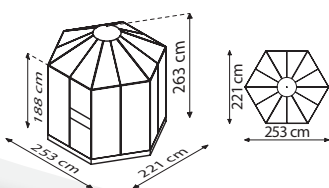

## TECHNICAL DATA

<b>House type:</b>	Greenhouse
<b>Classification:</b>	Special model
<b>Sizes:</b>	1
<b>Glazing:</b>	Mixed glazing: TG approx. 3 mm + PCG approx. 6 mm in roof
<b>Fixing technique:</b>	Glazing strips made of PC
<b>Colours:</b>	Anodised aluminium; powder coated green or white
<b>Louvre windows:</b>	2
<b>Outer dimensions:</b>	W 2.53 x H 2.63 m
<b>Eaves height:</b>	1.88 m
<b>Door dimensions:</b>	W 0.62 x H 1.77 m