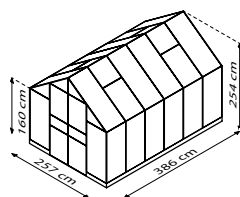

DOMUS

FEATURES

- ✓ Wide double hinged door with low threshold entrance for convenient access
- ✓ 1,60 m high side walls
- ✓ Glazing either with toughened glass (TG) or twin-wall polycarbonate glazing (PCG)
- ✓ Anodised or powder-coated aluminium profiles for long-term protection against corrosion
- ✓ 4 sizes from approx. 6.7 up to 11.5 m²
- ✓ Incl. 2 roof vents, gutters and steel foundation frame: H 6 cm

TECHNICAL DATA

House type:	Greenhouse
Classification:	Classic style
Sizes:	4
Glazing:	PCG approx. 4 or 6 mm; TG approx. 3 mm
Fixing technique:	Spring clips
Colours:	Anodised aluminium; powder coated green or black
Roof vents:	2-4
Outer dimensions:	W 2.57 x H 2.54 m
Eaves height:	1.60 m
Door dimensions:	W 1.20 x H 2.00 m

DOMUS 9900