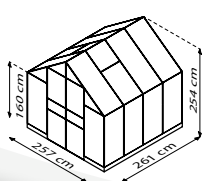

## FEATURES

- ✓ Wide double hinged door with low threshold entrance for convenient access
- ✓ 1,60 m high side walls
- ✓ Glazing either with toughened glass (TG) or twin-wall polycarbonate glazing (PCG)
- ✓ Anodised or powder-coated aluminium profiles for long-term protection against corrosion
- ✓ 4 sizes from approx. 6.7 up to 11.5 m<sup>2</sup>
- ✓ Incl. 2 roof vents, gutters and steel foundation frame: H 6 cm

## TECHNICAL DATA

|                          |  |
|--------------------------|--|
| <b>House type:</b>       | Greenhouse                                       |
| <b>Classification:</b>   | Classic style                                    |
| <b>Sizes:</b>            | 4  |
| <b>Glazing:</b>          | PCG approx. 4 or 6 mm; TG approx. 3 mm           |
| <b>Fixing technique:</b> | Spring clips                                     |
| <b>Colours:</b>          | Anodised aluminium; powder coated green or black |
| <b>Roof vents:</b>       | 2-4  |
| <b>Outer dimensions:</b> | W 2.57 x H 2.54 m                                |
| <b>Eaves height:</b>     | 1.60 m   |
| <b>Door dimensions:</b>  | W 1.20 x H 2.00 m                                |