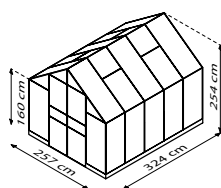

DOMUS

FEATURES

- ✓ Wide double hinged door with low threshold entrance for convenient access
- ✓ 1,60 m high side walls
- ✓ Glazing either with toughened glass (TG) or twin-wall polycarbonate glazing (PCG)
- ✓ Anodised or powder-coated aluminium profiles for long-term protection against corrosion
- ✓ 4 sizes from approx. 6.7 up to 11.5 m²
- ✓ Incl. 2 roof vents, gutters and steel foundation frame: H 6 cm

TECHNICAL DATA

House type:	Greenhouse
Classification:	Classic style
Sizes:	4
Glazing:	PCG approx. 4 or 6 mm; TG approx. 3 mm
Fixing technique:	Spring clips
Colours:	Anodised aluminium; powder coated green or black
Roof vents:	2-4
Outer dimensions:	W 2.57 x H 2.54 m
Eaves height:	1.60 m
Door dimensions:	W 1.20 x H 2.00 m

DOMUS 8300