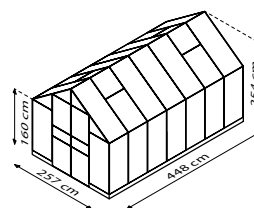

DOMUS 11500