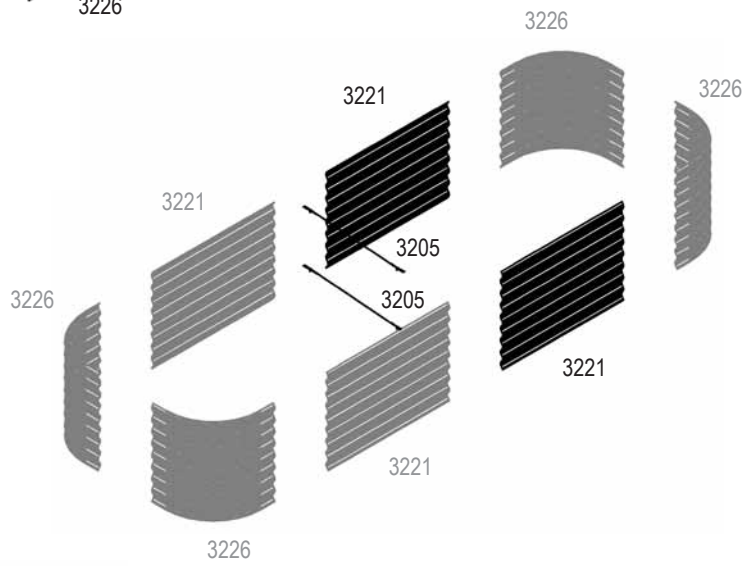

VM0030mb-R

- BASIC 630

- EXTENSION 630

- CURVE 630

- ROUND 630

1

BASIC 630

EXTENSION 630 (+ BASIC 630)

Item No.	Part	Sect. Ref.	Size mm	Quantity 630			
				Basic	Ext.	Curve	Round
3201		- (2)	Ø4.8 x 6	110x	40x	75x	75x
3202		2	M5	-	4x	4x	-
3203		2	M5	-	4x	4x	-
3204		2	M3	-	4x	4x	-
3205		1 2	1000	-	2x	2x	-
3221		1 2	900 x 630	2x	2x	2x	-

Item No.	Part	Sect. Ref.	Size mm	Quantity 630			
				Basic	Ext.	Curve	Round
3226		1 2	459 x 630	4x	-	1x	4x
3231		1 2	459 X 630	-	-	1x	-
3324		2	M5 x 7	110x	40x	75x	75x
3325		2	Ø9.5/5.5	220x	80x	150x	150x
3326		2	M5	110x	40x	75x	75x
7395		2	Ø12/6.5	-	4x	4x	-