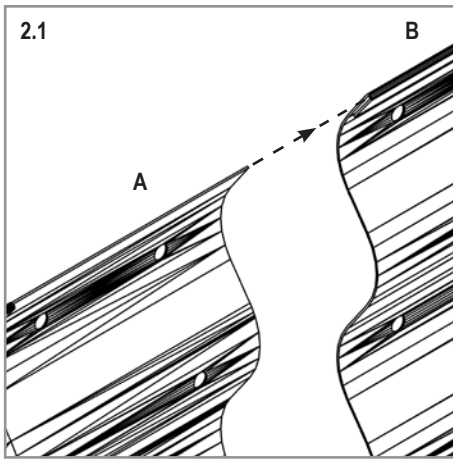

CURVE 630 (+ BASIC 630)

ROUND 630

VM0030mb-R

2

7mm
8mm

7mm
8mm

T25

VM0030mb-R

Item No.	Part	Sect. Ref.	Size mm	Quantity 630			
				Basic	Ext.	Curve	Round
3201		- (2)	Ø4.8 x 6	110x	40x	75x	75x
3202		2	M5	-	4x	4x	-
3203		2	M5	-	4x	4x	-
3204		2	M3	-	4x	4x	-
3205		1 2	1000	-	2x	2x	-
3221		1 2	900 x 630	2x	2x	2x	-

Item No.	Part	Sect. Ref.	Size mm	Quantity 630			
				Basic	Ext.	Curve	Round
3226		1 2	459 x 630	4x	-	1x	4x
3231		1 2	459 X 630	-	-	1x	-
3324		2	M5 x 7	110x	40x	75x	75x
3325		2	Ø9.5/5.5	220x	80x	150x	150x
3326		2	M5	110x	40x	75x	75x
7395		2	Ø12/6.5	-	4x	4x	-