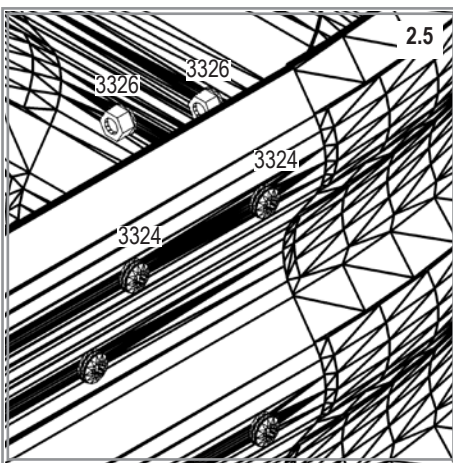

CURVE 630 (+ BASIC 630)

ROUND 630

VM0030mb-R

2

7mm
8mm

7mm
8mm

T25

VM0030mb-R

Item No.	Part	Sect. Ref.	Size mm	Quantity 630			
				Basic	Ext.	Curve	Round
3201		- (2)	Ø4.8 x 6	110x	40x	75x	75x
3202		2	M5	-	4x	4x	-
3203		2	M5	-	4x	4x	-
3204		2	M3	-	4x	4x	-
3205		1 2	1000	-	2x	2x	-
3221		1 2	900 x 630	2x	2x	2x	-

Item No.	Part	Sect. Ref.	Size mm	Quantity 630			
				Basic	Ext.	Curve	Round
3226		1 2	459 x 630	4x	-	1x	4x
3231		1 2	459 X 630	-	-	1x	-
3324		2	M5 x 7	110x	40x	75x	75x
3325		2	Ø9.5/5.5	220x	80x	150x	150x
3326		2	M5	110x	40x	75x	75x
7395		2	Ø12/6.5	-	4x	4x	-