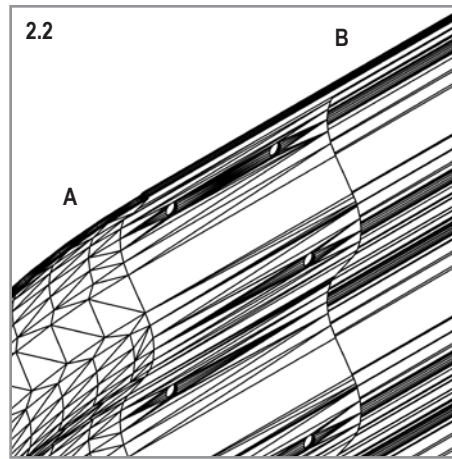

CURVE 630 (+ BASIC 630)

ROUND 630

VM0030mb-R

2

7mm
8mm

7mm
8mm

T25

VM0030mb-R

Item No.	Part	Sect. Ref.	Size mm	Quantity 630			
				Basic	Ext.	Curve	Round
3201		- (2)	Ø4.8 x 6	110x	40x	75x	75x
3202		2	M5	-	4x	4x	-
3203		2	M5	-	4x	4x	-
3204		2	M3	-	4x	4x	-
3205		1 2	1000	-	2x	2x	-
3221		1 2	900 x 630	2x	2x	2x	-

Item No.	Part	Sect. Ref.	Size mm	Quantity 630			
				Basic	Ext.	Curve	Round
3226		1 2	459 x 630	4x	-	1x	4x
3231		1 2	459 X 630	-	-	1x	-
3324		2	M5 x 7	110x	40x	75x	75x
3325		2	Ø9.5/5.5	220x	80x	150x	150x
3326		2	M5	110x	40x	75x	75x
7395		2	Ø12/6.5	-	4x	4x	-