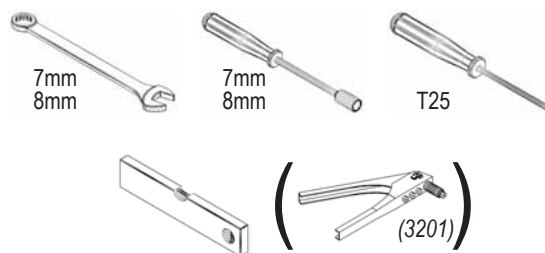

Item No.	Part	Sect. Ref.	Size mm	Quantity 630			
				Basic	Ext.	Curve	Round
3201		- (2)	Ø4.8 x 6	110x	40x	75x	75x
3202		2	M5	-	4x	4x	-
3203		2	M5	-	4x	4x	-
3204		2	M3	-	4x	4x	-
3205		1 2	1000	-	2x	2x	-
3221		1 2	900 x 630	2x	2x	2x	-

Item No.	Part	Sect. Ref.	Size mm	Quantity 630			
				Basic	Ext.	Curve	Round
3226		1 2	459 x 630	4x	-	1x	4x
3231		1 2	459 X 630	-	-	1x	-
3324		2	M5 x 7	110x	40x	75x	75x
3325		2	Ø9.5/5.5	220x	80x	150x	150x
3326		2	M5	110x	40x	75x	75x
7395		2	Ø12/6.5	-	4x	4x	-

E.P.H. Schmidt u. Co. GmbH
Hoefkerstrasse 30
44149 Dortmund
Postfach 170163
44060 Dortmund
Deutschland
Tel.: +49 231 941655 0
Fax: +49 231 941655 99
www.eph-schmidt.de
verkauf@eph-schmidt.de

OPJ A/S
Volderslevvej 36 A
5260 Odense S
Danmark
Tel.: +45 66 15 10 30
Fax: +45 66 15 00 84
www.opj.dk
opj@opj.dk