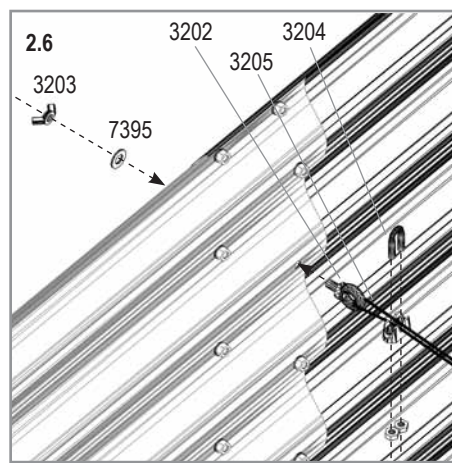

CURVE 630 (+ BASIC 630)

ROUND 630

VM0030mb-R

2

7mm
8mm

7mm
8mm

T25

VM0030mb-R

Item No.	Part	Sect. Ref.	Size mm	Quantity 630			
				Basic	Ext.	Curve	Round
3201		- (2)	Ø4.8 x 6	110x	40x	75x	75x
3202		2	M5	-	4x	4x	-
3203		2	M5	-	4x	4x	-
3204		2	M3	-	4x	4x	-
3205		1 2	1000	-	2x	2x	-
3221		1 2	900 x 630	2x	2x	2x	-

Item No.	Part	Sect. Ref.	Size mm	Quantity 630			
				Basic	Ext.	Curve	Round
3226		1 2	459 x 630	4x	-	1x	4x
3231		1 2	459 X 630	-	-	1x	-
3324		2	M5 x 7	110x	40x	75x	75x
3325		2	Ø9.5/5.5	220x	80x	150x	150x
3326		2	M5	110x	40x	75x	75x
7395		2	Ø12/6.5	-	4x	4x	-