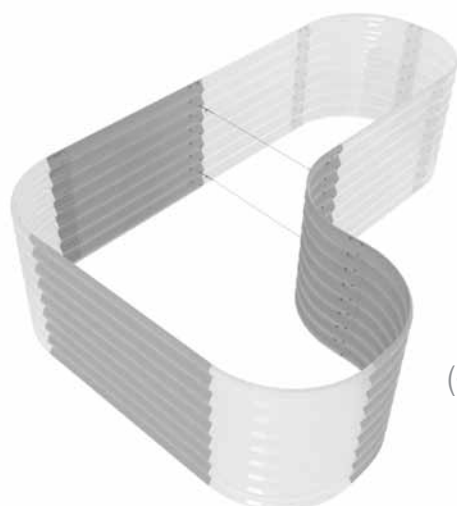

CURVE 630
(+ BASIC 630)