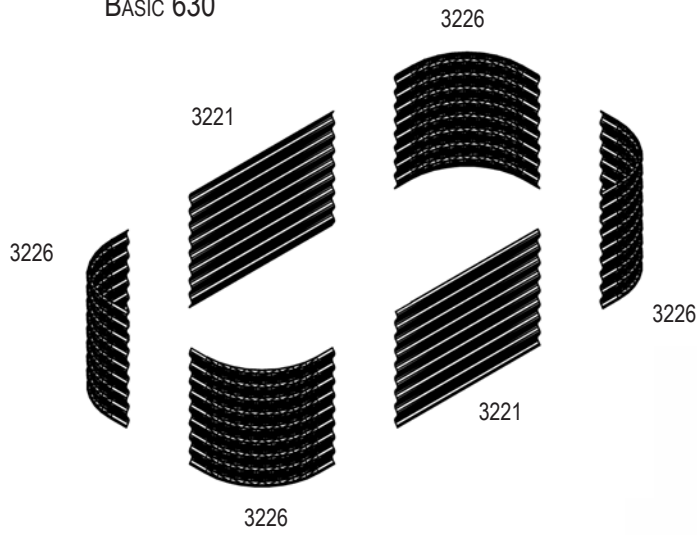

VM0030mb-R

- BASIC 630

- EXTENSION 630

- CURVE 630

- ROUND 630

1

BASIC 630

EXTENSION 630 (+ BASIC 630)

Item No.	Part	Sect. Ref.	Size mm	Quantity 630			
				Basic	Ext.	Curve	Round
3201		- (2)	Ø4.8 x 6	110x	40x	75x	75x
3202		2	M5	-	4x	4x	-
3203		2	M5	-	4x	4x	-
3204		2	M3	-	4x	4x	-
3205		1 2	1000	-	2x	2x	-
3221		1 2	900 x 630	2x	2x	2x	-

Item No.	Part	Sect. Ref.	Size mm	Quantity 630			
				Basic	Ext.	Curve	Round
3226		1 2	459 x 630	4x	-	1x	4x
3231		1 2	459 X 630	-	-	1x	-
3324		2	M5 x 7	110x	40x	75x	75x
3325		2	Ø9.5/5.5	220x	80x	150x	150x
3326		2	M5	110x	40x	75x	75x
7395		2	Ø12/6.5	-	4x	4x	-