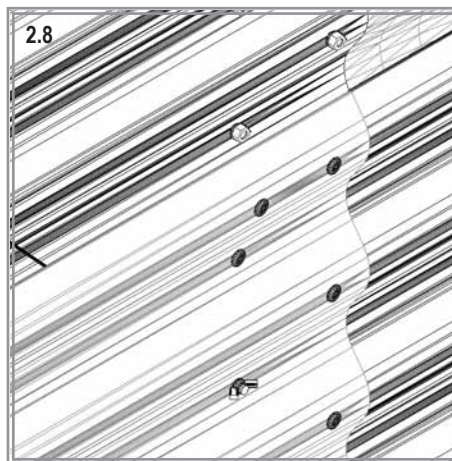

CURVE 630 (+ BASIC 630)

ROUND 630

VM0030mb-R

2

7mm
8mm

7mm
8mm

T25

VM0030mb-R

Item No.	Part	Sect. Ref.	Size mm	Quantity 630			
				Basic	Ext.	Curve	Round
3201		- (2)	Ø4.8 x 6	110x	40x	75x	75x
3202		2	M5	-	4x	4x	-
3203		2	M5	-	4x	4x	-
3204		2	M3	-	4x	4x	-
3205		1 2	1000	-	2x	2x	-
3221		1 2	900 x 630	2x	2x	2x	-

Item No.	Part	Sect. Ref.	Size mm	Quantity 630			
				Basic	Ext.	Curve	Round
3226		1 2	459 x 630	4x	-	1x	4x
3231		1 2	459 X 630	-	-	1x	-
3324		2	M5 x 7	110x	40x	75x	75x
3325		2	Ø9.5/5.5	220x	80x	150x	150x
3326		2	M5	110x	40x	75x	75x
7395		2	Ø12/6.5	-	4x	4x	-