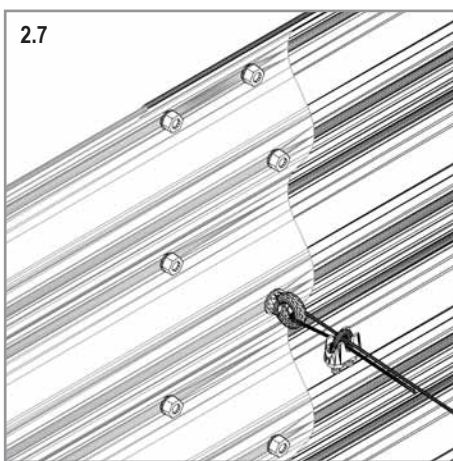

CURVE 630 (+ BASIC 630)

ROUND 630

VM0030mb-R

2

7mm
8mm

7mm
8mm

T25

VM0030mb-R

Item No.	Part	Sect. Ref.	Size mm	Quantity 630			
				Basic	Ext.	Curve	Round
3201		- (2)	Ø4.8 x 6	110x	40x	75x	75x
3202		2	M5	-	4x	4x	-
3203		2	M5	-	4x	4x	-
3204		2	M3	-	4x	4x	-
3205		1 2	1000	-	2x	2x	-
3221		1 2	900 x 630	2x	2x	2x	-

Item No.	Part	Sect. Ref.	Size mm	Quantity 630			
				Basic	Ext.	Curve	Round
3226		1 2	459 x 630	4x	-	1x	4x
3231		1 2	459 X 630	-	-	1x	-
3324		2	M5 x 7	110x	40x	75x	75x
3325		2	Ø9.5/5.5	220x	80x	150x	150x
3326		2	M5	110x	40x	75x	75x
7395		2	Ø12/6.5	-	4x	4x	-