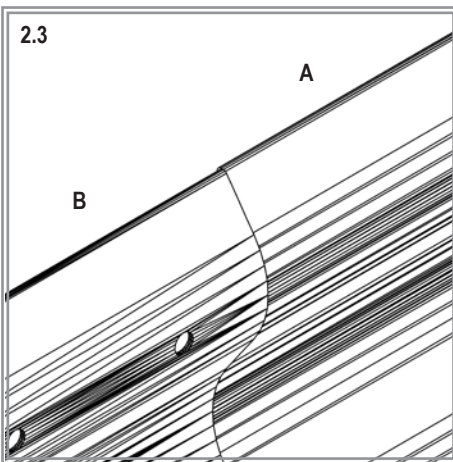

CURVE 630 (+ BASIC 630)

ROUND 630

VM0030mb-R

2

7mm
8mm

7mm
8mm

T25

VM0030mb-R

Item No.	Part	Sect. Ref.	Size mm	Quantity 630			
				Basic	Ext.	Curve	Round
3201		- (2)	Ø4.8 x 6	110x	40x	75x	75x
3202		2	M5	-	4x	4x	-
3203		2	M5	-	4x	4x	-
3204		2	M3	-	4x	4x	-
3205		1 2	1000	-	2x	2x	-
3221		1 2	900 x 630	2x	2x	2x	-

Item No.	Part	Sect. Ref.	Size mm	Quantity 630			
				Basic	Ext.	Curve	Round
3226		1 2	459 x 630	4x	-	1x	4x
3231		1 2	459 X 630	-	-	1x	-
3324		2	M5 x 7	110x	40x	75x	75x
3325		2	Ø9.5/5.5	220x	80x	150x	150x
3326		2	M5	110x	40x	75x	75x
7395		2	Ø12/6.5	-	4x	4x	-