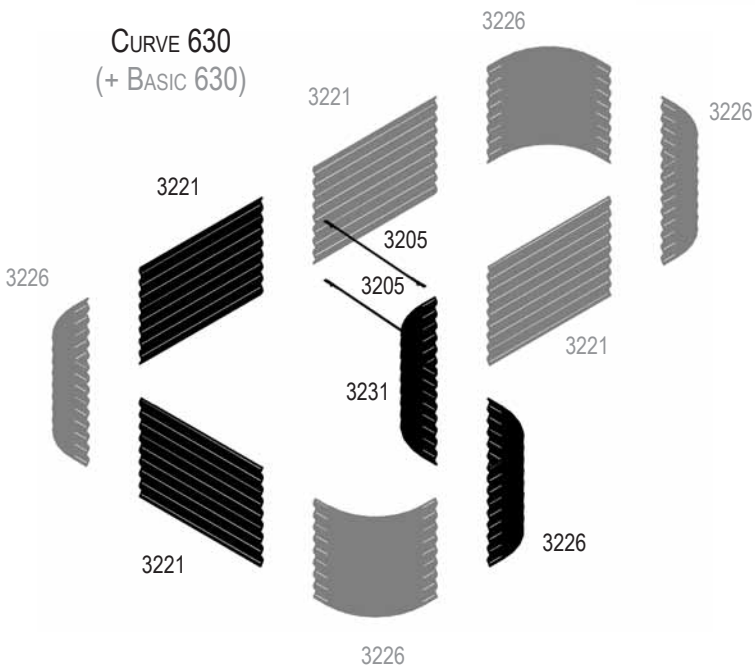

VM0030mb-R

- BASIC 630

- EXTENSION 630

- CURVE 630

- ROUND 630

1

BASIC 630

EXTENSION 630 (+ BASIC 630)

CURVE 630 (+ BASIC 630)

ROUND 630

VM0030mb-R

2

7mm
8mm

7mm
8mm

T25

VM0030mb-R

Item No.	Part	Sect. Ref.	Size mm	Quantity 630			
				Basic	Ext.	Curve	Round
3201		- (2)	Ø4.8 x 6	110x	40x	75x	75x
3202		2	M5	-	4x	4x	-
3203		2	M5	-	4x	4x	-
3204		2	M3	-	4x	4x	-
3205		1 2	1000	-	2x	2x	-
3221		1 2	900 x 630	2x	2x	2x	-

Item No.	Part	Sect. Ref.	Size mm	Quantity 630			
				Basic	Ext.	Curve	Round
3226		1 2	459 x 630	4x	-	1x	4x
3231		1 2	459 X 630	-	-	1x	-
3324		2	M5 x 7	110x	40x	75x	75x
3325		2	Ø9.5/5.5	220x	80x	150x	150x
3326		2	M5	110x	40x	75x	75x
7395		2	Ø12/6.5	-	4x	4x	-