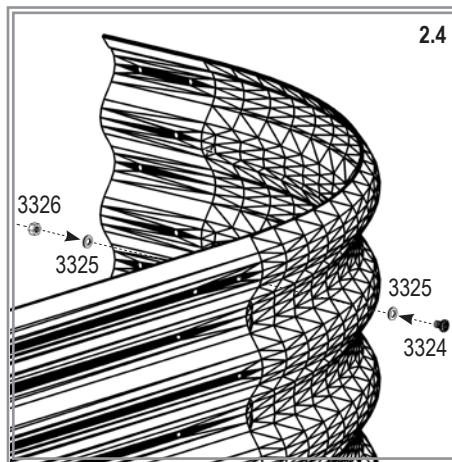

CURVE 630 (+ BASIC 630)

ROUND 630

VM0030mb-R

2

7mm
8mm

7mm
8mm

T25

VM0030mb-R

Item No.	Part	Sect. Ref.	Size mm	Quantity 630			
				Basic	Ext.	Curve	Round
3201		- (2)	Ø4.8 x 6	110x	40x	75x	75x
3202		2	M5	-	4x	4x	-
3203		2	M5	-	4x	4x	-
3204		2	M3	-	4x	4x	-
3205		1 2	1000	-	2x	2x	-
3221		1 2	900 x 630	2x	2x	2x	-

Item No.	Part	Sect. Ref.	Size mm	Quantity 630			
				Basic	Ext.	Curve	Round
3226		1 2	459 x 630	4x	-	1x	4x
3231		1 2	459 X 630	-	-	1x	-
3324		2	M5 x 7	110x	40x	75x	75x
3325		2	Ø9.5/5.5	220x	80x	150x	150x
3326		2	M5	110x	40x	75x	75x
7395		2	Ø12/6.5	-	4x	4x	-