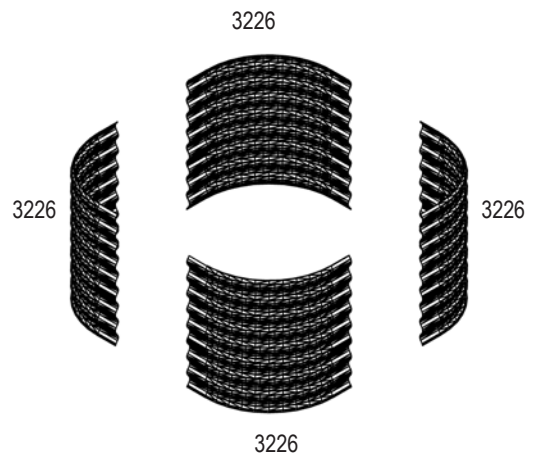

1

BASIC 630

EXTENSION 630 (+ BASIC 630)

CURVE 630 (+ BASIC 630)

ROUND 630

VM0030mb-R